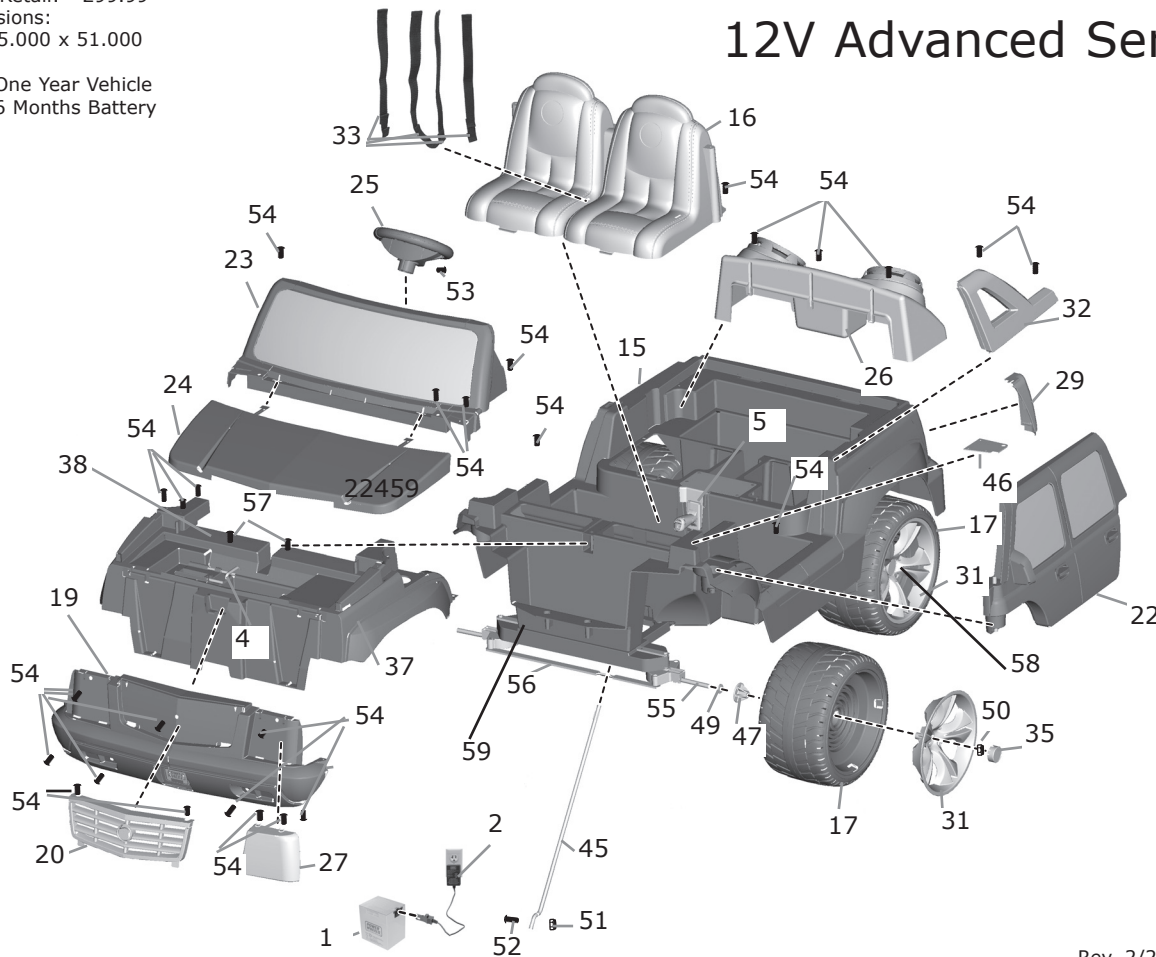

Age Range: 3 and up
Weight Limit: 130 lbs.
Surfaces: Grass/
Asphalt/Hard Surfaces
Speed: 2.5 For/Rev
5.0 For
Colors: Black Body/
Black Wheels
Intro: 2007
Suggested Retail: 299.99
Box Dimensions:
24.880 x 35.000 x 51.000
96 lbs.
Warranty One Year Vehicle
6 Months Battery

M0410 Cadillac Escalade TRU Refresh

12V Advanced Series

Rev. 2/25/08

Item No.	Description	Part No.	Qty.	Item No.	Description	Part No.	Qty.	Item No.	Description	Part No.	Qty.		
Working / Electrical Parts				38. **Radio w/Microphone				Parts Not Shown					
1.	12V Battery	00801-1460	1	M0410-9319R 1					Parts Bag	3800-8404	1		
2.	12V Charger	00801-1480	1	<i>(Radio replaceable by consumer by ordering part # 23 windshield/dash/radio)</i>					Hardware Bag	H0440-9289	1		
4.	Harness Assy	H0440-9799	1	Hardware / Metal Parts					Owner's Manual	M0410-0920	1		
5.	Shifter Assy	H0440-9159	1	45.	Steering Column	H0440-4479	1	Decal Sheet	M0410-0310	1			
Plastic / Other Parts				46.	Door Plate	3800-8060	2	Footswitch (Plunger)	00801-1566	1			
15.	Body	N/A	1	47.	Bushings	B9785-2229	2	Switch (Shifter/Rocker)	00801-0923	1			
16.	Seat	L7824-2659	1	49.	7/16 Washer	0801-0196	2	Speaker Wiring Harness	H0440-9449	1			
17.	Left Wheel	G3740-2409	2	50.	3/8 - 16 Lock Nut	00905-0116	2	Motor Pinion Assy.	00968-2701	2			
19.	Bumper	M0410-9359	1	51.	8-32 Lock Nut	N/A	1	Gearbox	00968-2815	2			
20.	Grille	H0440-6379	1	<i>(Order Hardware Bag)</i>				Motor Gearbox Assy.	00968-2910	2			
22.	Left Door	M0410-9729	1	52.	8-32 x 3/4 Screw	N/A	1	Right Wheel	G3740-2419	2			
23.	Windshield/Dash/Radio	M0410-9639	1	<i>(Order Hardware Bag)</i>				Driver	74460-2249	2			
24.	Hood	M0410-2619	1	53.	6 x 1 1/2 Screw	N/A	1	Right Door	M0410-9709	1			
25.	Steering Wheel	H0440-9089	1	<i>(Order Hardware Bag)</i>				Assembly Tool	00801-1567	1			
26.	Speaker Box Assy	3800-7757	1	54.	8 x 3/4 Screw	0912-8001	36	Footboard Assy.	M0410-9399	1			
27.	Headlights Bagged	3800-7897	1	55.	Front Axle	H0440-4539	2	Lower Crossbar	H0440-4419	1			
29.	Taillights Bagged	3800-7898	1	56.	Steering Linkage Assy	H0440-9429	1	Key Assembly	H0440-9049	1			
31.	Wheel Cover	G3740-6439	4	57.	1/4 - 1 1/4 Screw	N/A	2	Channel Cover	M0410-2259	1			
32.	Wings (Right/Left Bag)	3800-7594	1	<i>(Order Hardware Bag)</i>				Battery Life Indicator	J4394-9059	1			
33.	Seatbelt Set	74440-5349	1	58.	.437 Cap Nut	0801-0226	4	Rear Axle	H0440-4519	1			
35.	Hubcap	G3740-2429	4	59.	Front Module	M0410-2309	1	High Speed Lock-Out Screw	0801-0198	1			
37.	Front Clip w/Bat Ret	N/A	1					Speaker w/wire	H0440-9459	1			
								Steering Wheel Cap				H0440-2559	1

N/A = Not Available

Bold and Underlined parts are to be purchased and installed by Service Centers only. These items may not be sold directly to consumers by Service Centers or Fisher-Price.